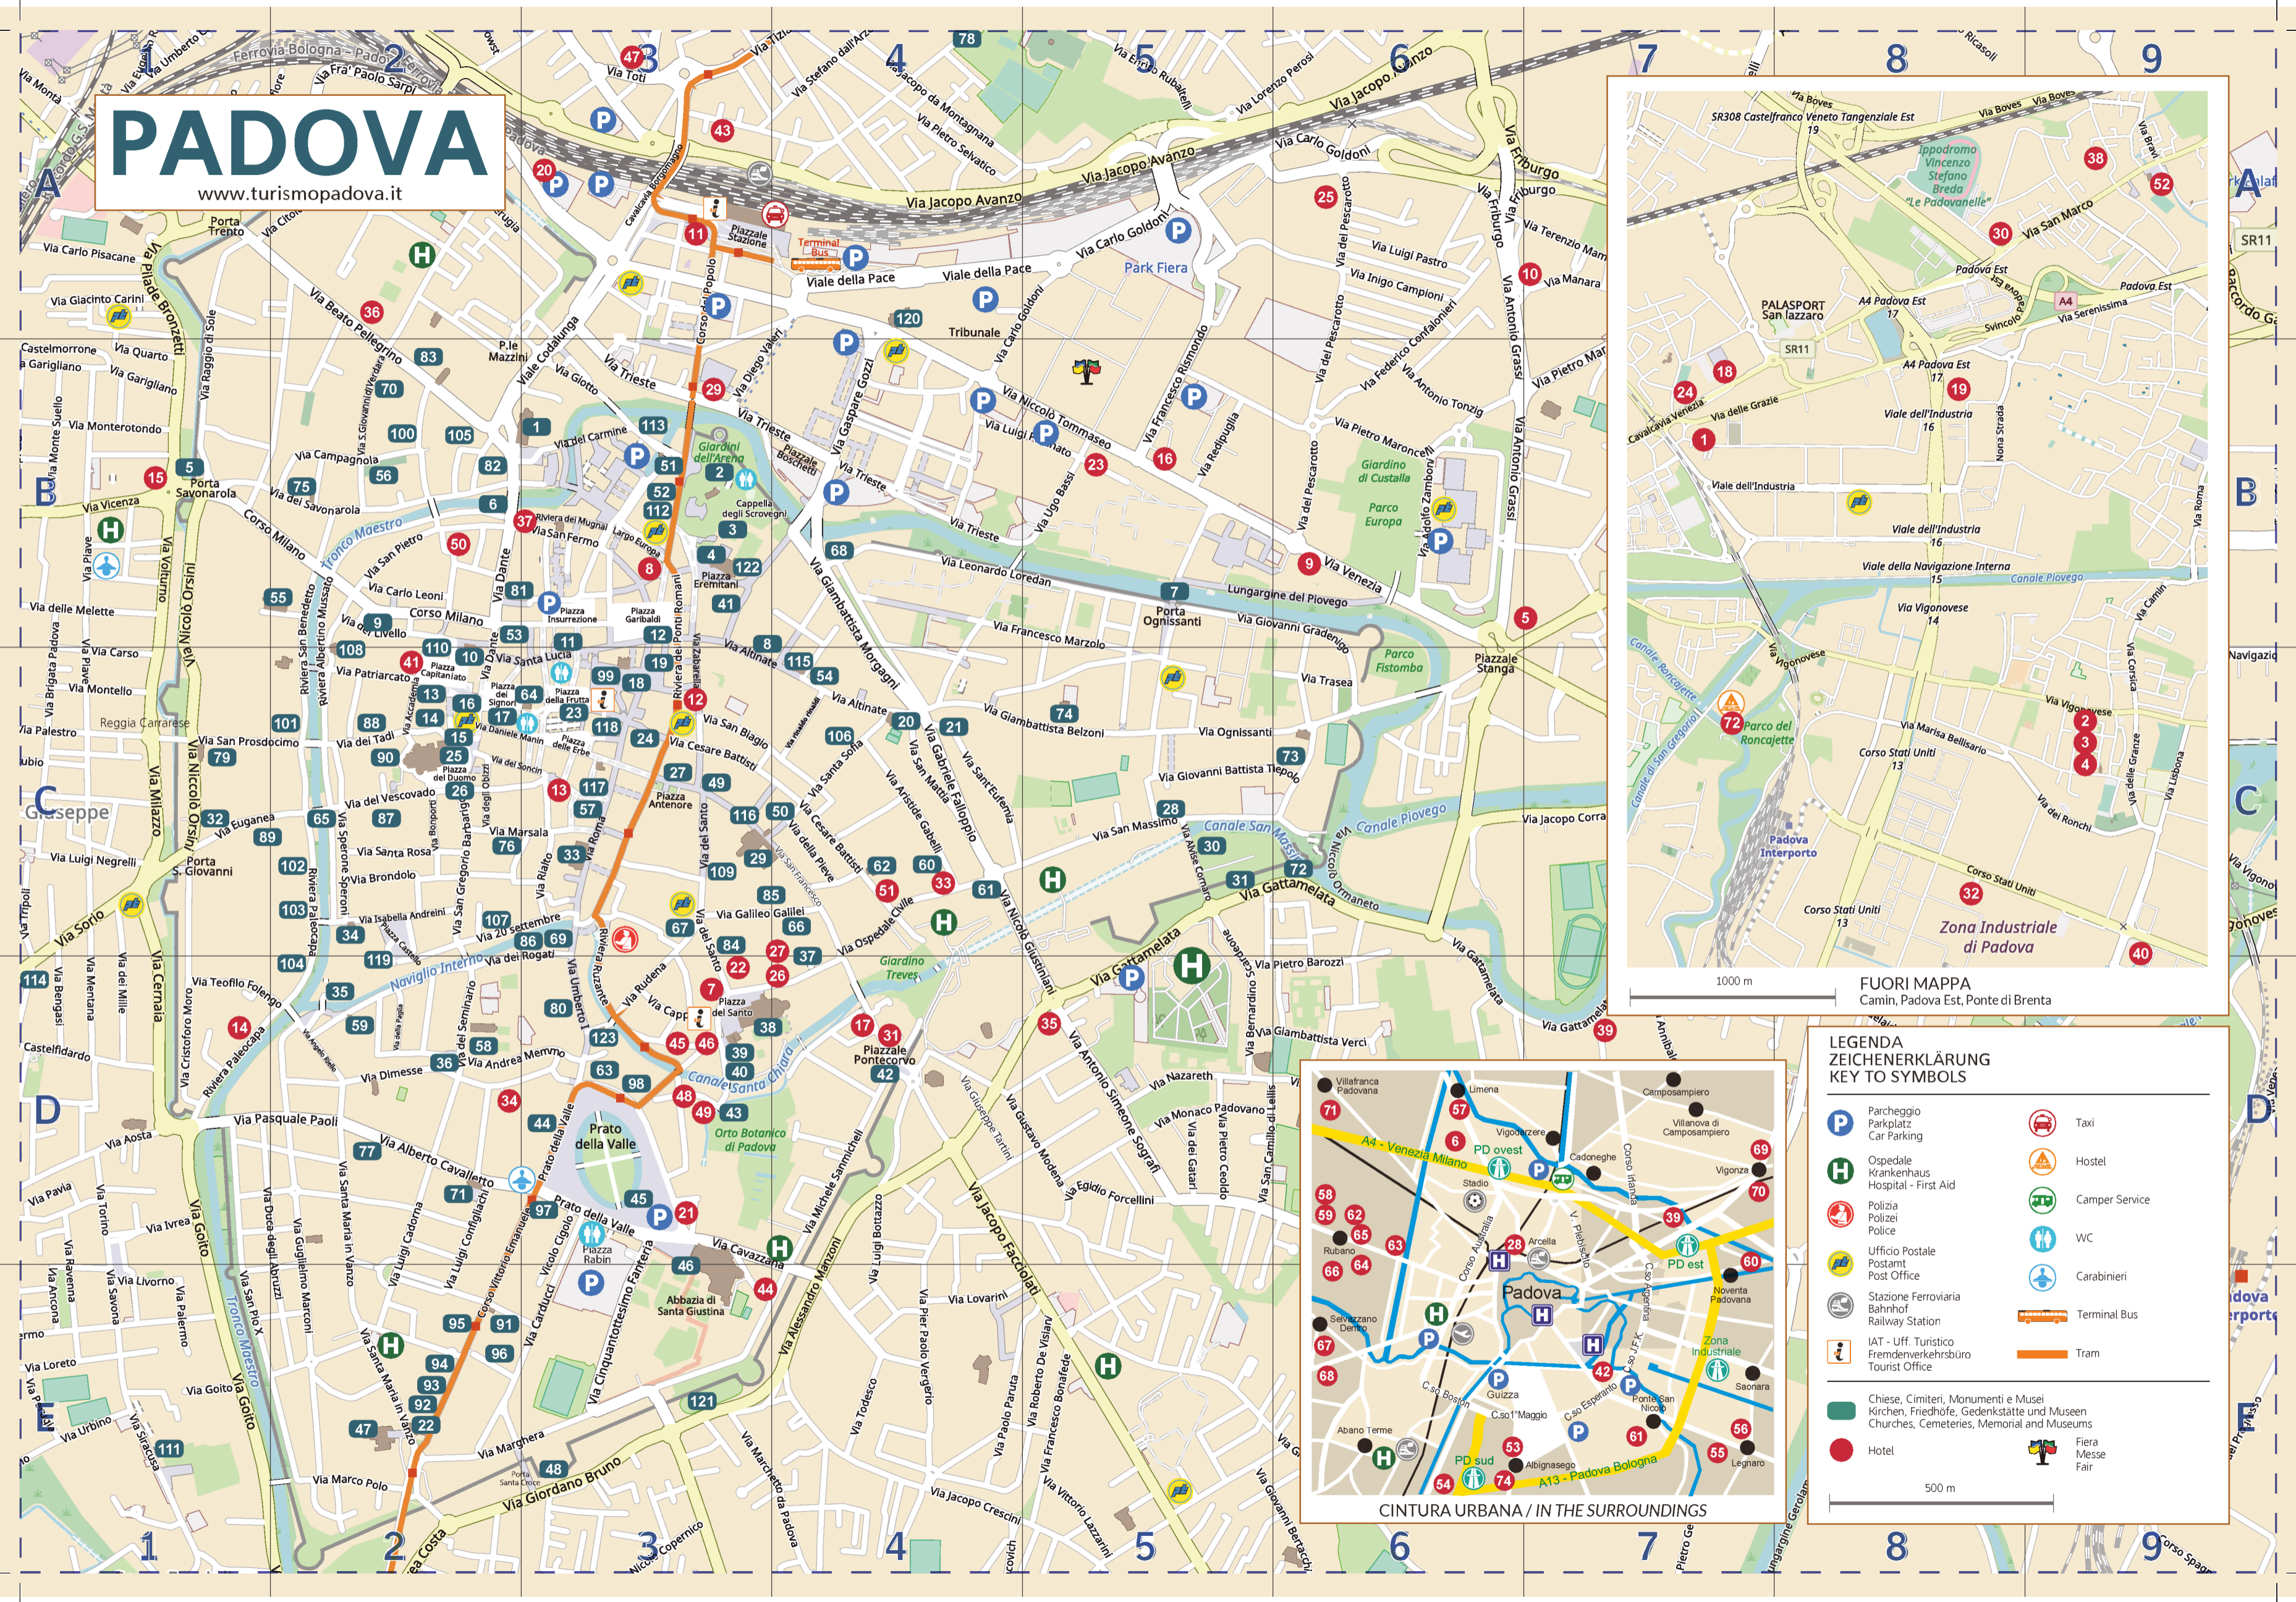

PADOVA

www.turismopadova.it

**LEGENDA
ZEICHENERKLÄRUNG
KEY TO SYMBOLS**

Parcheggio Parkplatz Car Parking	Taxi
Ospedale Krankenhaus Hospital - First Aid	Hostel
Polizia Polizei Police	Camper Service
Ufficio Postale Postamt Post Office	WC
Stazione Ferroviaria Bahnhof Railway Station	Carabinieri
IAT - Uff. Turistico Fremdenverkehrsbüro Tourist Office	Terminal Bus
Chiese, Cimiteri, Monumenti e Musei Kirchen, Friedhöfe, Gedenkstätte und Museen Churches, Cemeteries, Memorial and Museums	Tram
Hotel	Fiera Messe Fair